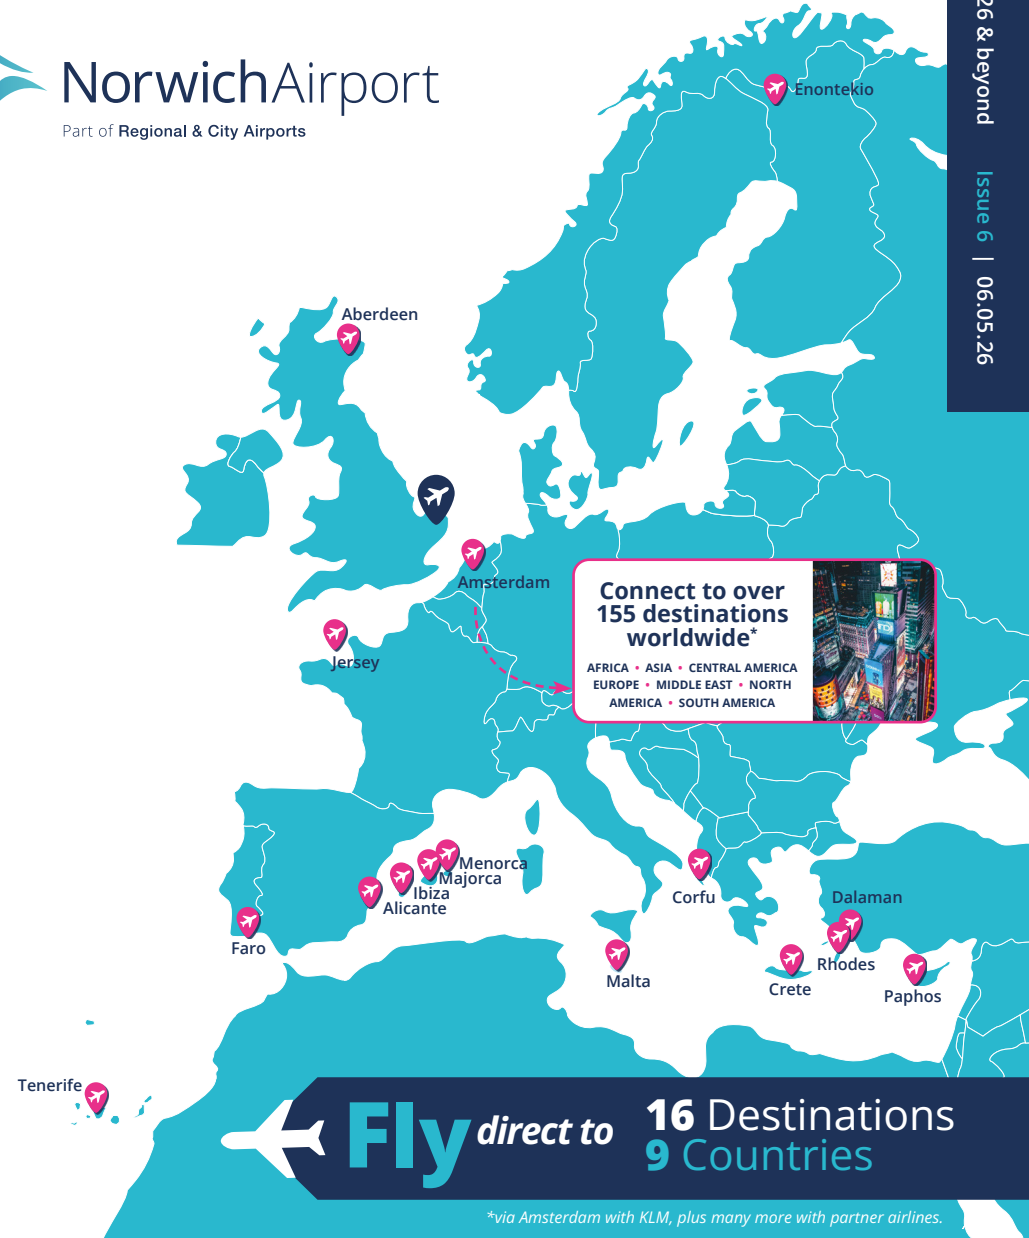

KEY: ● Year Round | ● Summer season | ● Winter season.

DESTINATION	OPERATOR	DAYS OF OPERATION							SCHEDULE
		M	T	W	T	F	S	S	
<b>BRITISH ISLES</b>									
Aberdeen	Loganair	●	●	●	●	●	●	●	Year round
Jersey	Loganair			●			●		to 19 Sep 26
<b>CYPRUS</b>									
Paphos	TUI			●					to 21 Oct & 05 May - 20 Oct 27
<b>GREECE</b>									
Corfu	TUI						●		to 23 Oct & 07 May - 22 Oct 27
Crete (Heraklion)	TUI			●					to 20 Oct & 04 May - 19 Oct 27
Rhodes	TUI				●				to 17 Sep & 06 May - 23 Sep 27
<b>LAPLAND</b>									
Enontekio (Short break)	Transun		●	●					14 & 16 Dec
Enontekio (Day trip)	Transun						●		18 Dec
Enontekio (Arctic Exp)	Transun				●		●		07 & 25 Feb 27
<b>MALTA</b>									
Malta	Ryanair		●				●		Year round
<b>NETHERLANDS</b>									
Amsterdam	KLM	●	●	●	●	●	●	●	Year round
<b>PORTUGAL</b>									
Faro	Ryanair		●	●			●		to 24 Oct
<b>SPAIN</b>									
Alicante	Ryanair		●		●	●	●		Year round
Ibiza	TUI						●		to 24 Oct & 01 May - 23 Oct 27
Majorca (Palma)	TUI		●			●	●		to 24 Oct & 01 May - 23 Oct 27
Menorca	TUI				●			●	to 18 Oct & 02 May - 24 Oct 27
Tenerife	TUI			●			●		Year round
<b>TURKEY</b>									
Dalaman	TUI		●				●		to 19 Oct & 03 May - 18 Oct 27

Guide purposes only. Seasonal variations may apply. Summer/ Winter seasons align with BST. Check operator websites for the latest information.

# Local journeys... Global adventures!

Norwich Airport

Part of Regional & City Airports

**Fly direct to 16 Destinations  
9 Countries**

\*via Amsterdam with KLM, plus many more with partner airlines.